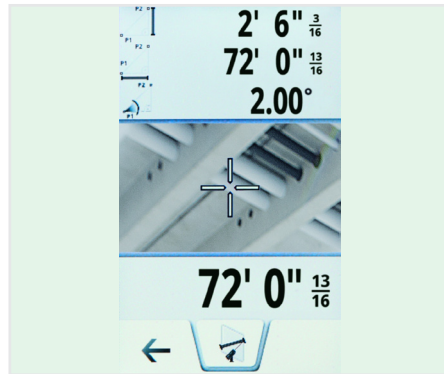

DISTO S910

Measure Anything from Anywhere

[Explore >](#)

Boosts productivity at the construction site and in the office. With it's 984' range, P2P technology, DXF data capture and real-time data transfer the job-site and office are finally in sync with BIM and your client

- WiFi + USB + Bluetooth® Smart allows easy communication without data loss
- 3.2" color touch screen & digital pointfinder insure reliable target acquisition
- Point-to-Point (P2P) captures 3D measurements between 2 or more points from a safe position on the ground

Measure

Measure distances in seconds, without help from another person

[View Video Here >](#)

Document

Precise laser technology always produces reliable measurements in the format you want

[View Video Here >](#)

[See Full Specs >](#)

Advanced Functions (* requires FTA 360-S Adaptor)

- **Point-to-Point (P2P) measuring:** The S910 is a standalone P2P device. Its Laser Distance Meter (LDM) is integrated with a Smartpivot that folds into the chassis of the S910 and provides rotation and angle data. For long range P2P measurements where the Pointfinder is used or when taking multiple shots to measure the area of a complex plane or when working hands-free is desirable, an FTA 360-S tripod adapter unlocks the full potential of the S910. Using the 4x digital zoom and an FTA 360-S, the S910 can take P2P measurements up to 984 away* [View Video Here >](#)
- **Data Capture in CAD:** Capturing point measurement information in a DXF format allows for as-built object dimensions to be further processed in CAD solutions.